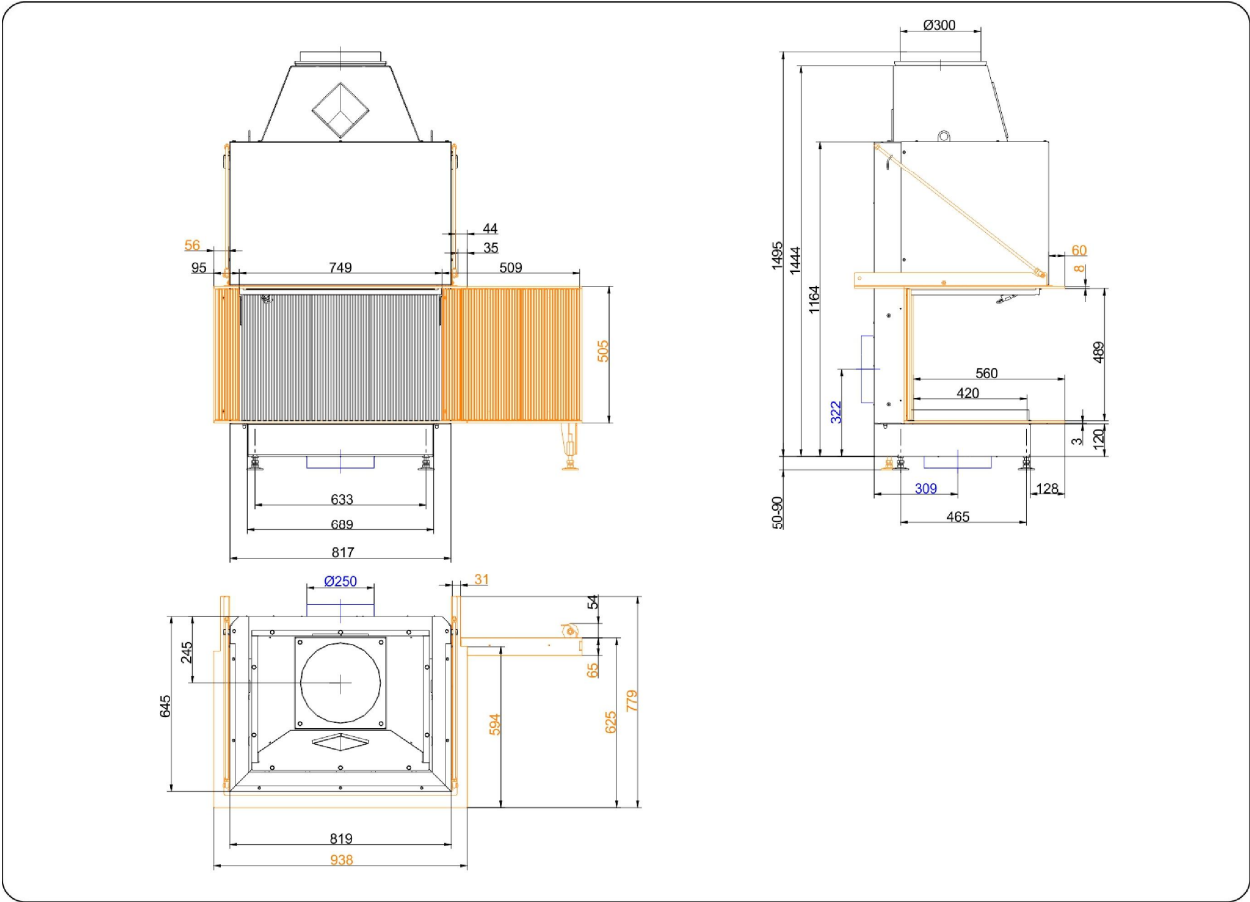

OPEN FIREPLACES FROM BRUNNER

Urfeuer® Panorama 50/44/66/

State: 19.09.2016

BRUNNER[®]
made in germany.

Dimension sheet | **Urfeuer® Panorama 50/44/66/44**

We suggest for CAD planing Palette CAD. Permanent updated drawings: www.brunner.de
 Frames / front versions are marked colored.

Dimension sheet | **Urfeuer® Panorama 50/44/66/44**

We suggest for CAD planing Palette CAD. Permanent updated drawings: www.brunner.de
 Frames / front versions are marked colored.

Planning and installation

Urfeuer® Panorama 50/44/66/44

Tested according to

EN 13229 W

Data for functional demonstration

| | | |
|-----------------------------|------|-------|
| Fuel amount | kg | 2 - 4 |
| Flue gas mass flow | g/s | 90 |
| Temperature on smoke outlet | °C | 90 |
| Necessary supply pressure | Pa | 6 |
| Combustion air consumption | m³/h | 276 |
| Combustion air connection Ø | mm | 250 |