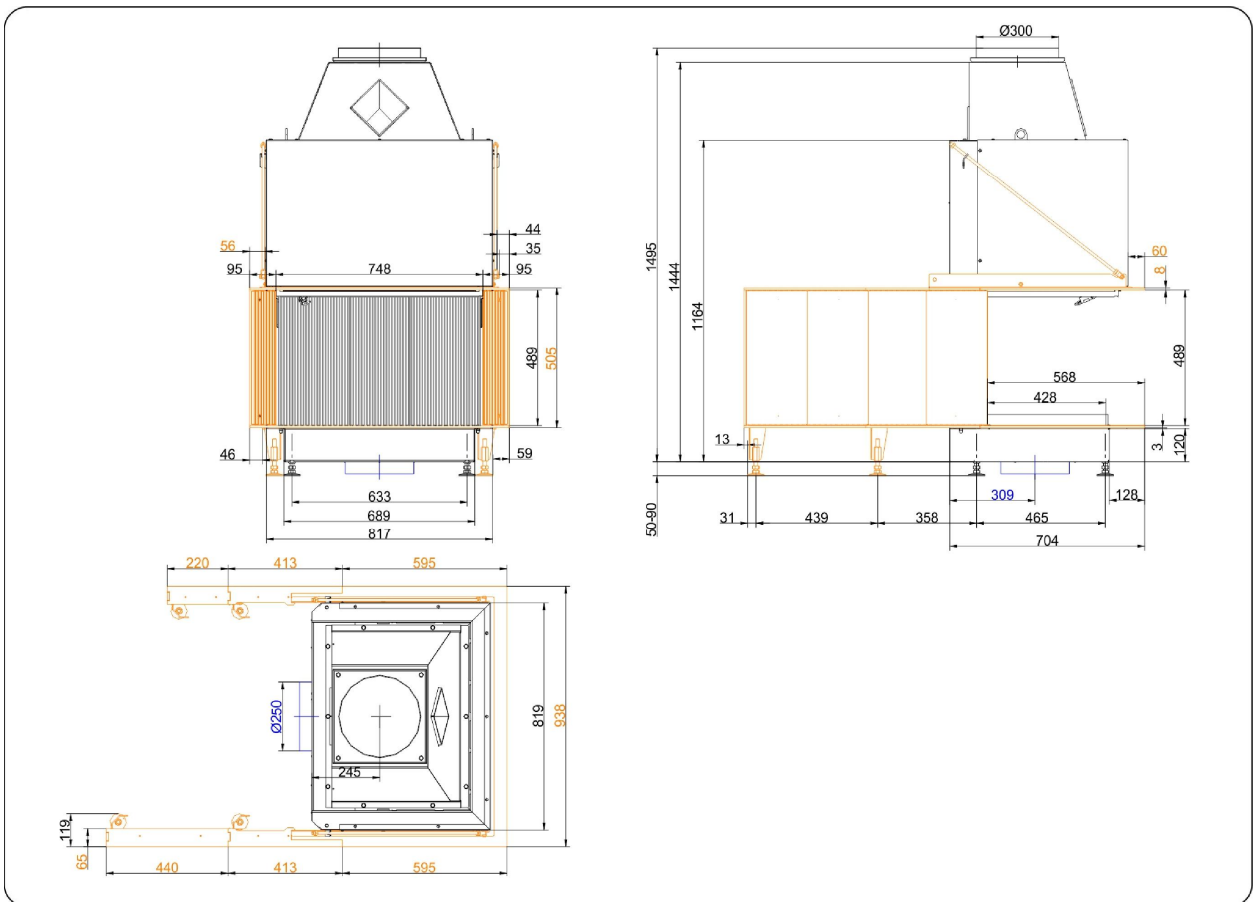

OPEN FIREPLACES FROM BRUNNER

Urfeuer® Panorama 50/44/66/

State: 19.09.2016

BRUNNER[®]
made in germany.

Dimension sheet | **Urfeuer® Panorama 50/44/66/44**

We suggest for CAD planing Palette CAD. Permanent updated drawings: www.brunner.de
 Frames / front versions are marked colored.

Dimension sheet | **Urfeuer® Panorama 50/44/66/44**

We suggest for CAD planing Palette CAD. Permanent updated drawings: www.brunner.de
 Frames / front versions are marked colored.

Planning and installation

Urfeuer® Panorama 50/44/66/44

Tested according to

EN 13229 W

Data for functional demonstration

| | | |
|-----------------------------|------|-------|
| Fuel amount | kg | 2 - 4 |
| Flue gas mass flow | g/s | 90 |
| Temperature on smoke outlet | °C | 90 |
| Necessary supply pressure | Pa | 6 |
| Combustion air consumption | m³/h | 276 |
| Combustion air connection Ø | mm | 250 |