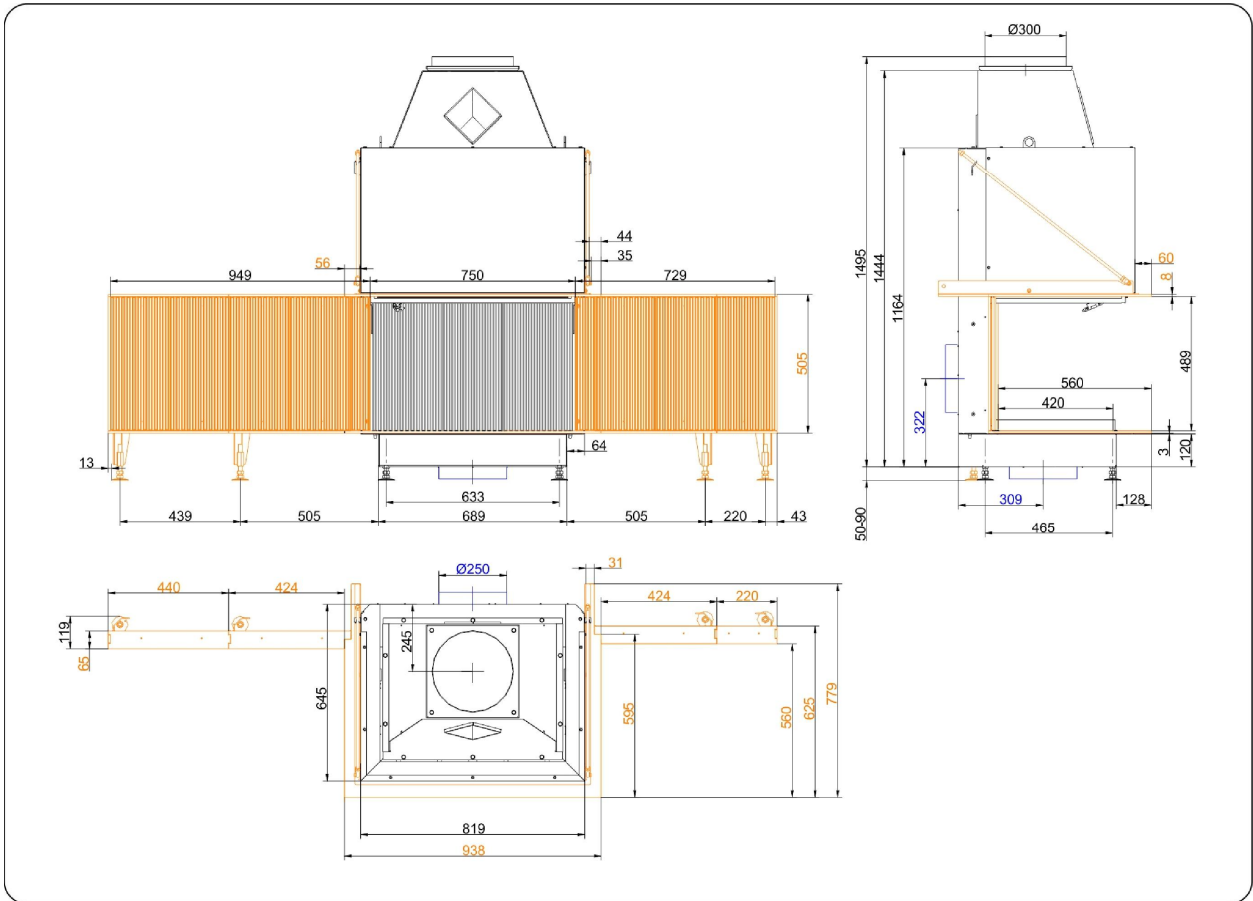

OPEN FIREPLACES FROM BRUNNER

Urfeuer® Panorama 50/44/66/

State: 19.09.2016

BRUNNER[®]
made in germany.

Dimension sheet | **Urfeuer® Panorama 50/44/66/44**

We suggest for CAD planing Palette CAD. Permanent updated drawings: www.brunner.de
 Frames / front versions are marked colored.

Dimension sheet | **Urfeuer® Panorama 50/44/66/44**

We suggest for CAD planing Palette CAD. Permanent updated drawings: www.brunner.de
 Frames / front versions are marked colored.

Planning and installation

Urfeuer® Panorama 50/44/66/44

Tested according to

EN 13229 W

Data for functional demonstration

| | | |
|-----------------------------|------|-------|
| Fuel amount | kg | 2 - 4 |
| Flue gas mass flow | g/s | 90 |
| Temperature on smoke outlet | °C | 90 |
| Necessary supply pressure | Pa | 6 |
| Combustion air consumption | m³/h | 276 |
| Combustion air connection Ø | mm | 250 |