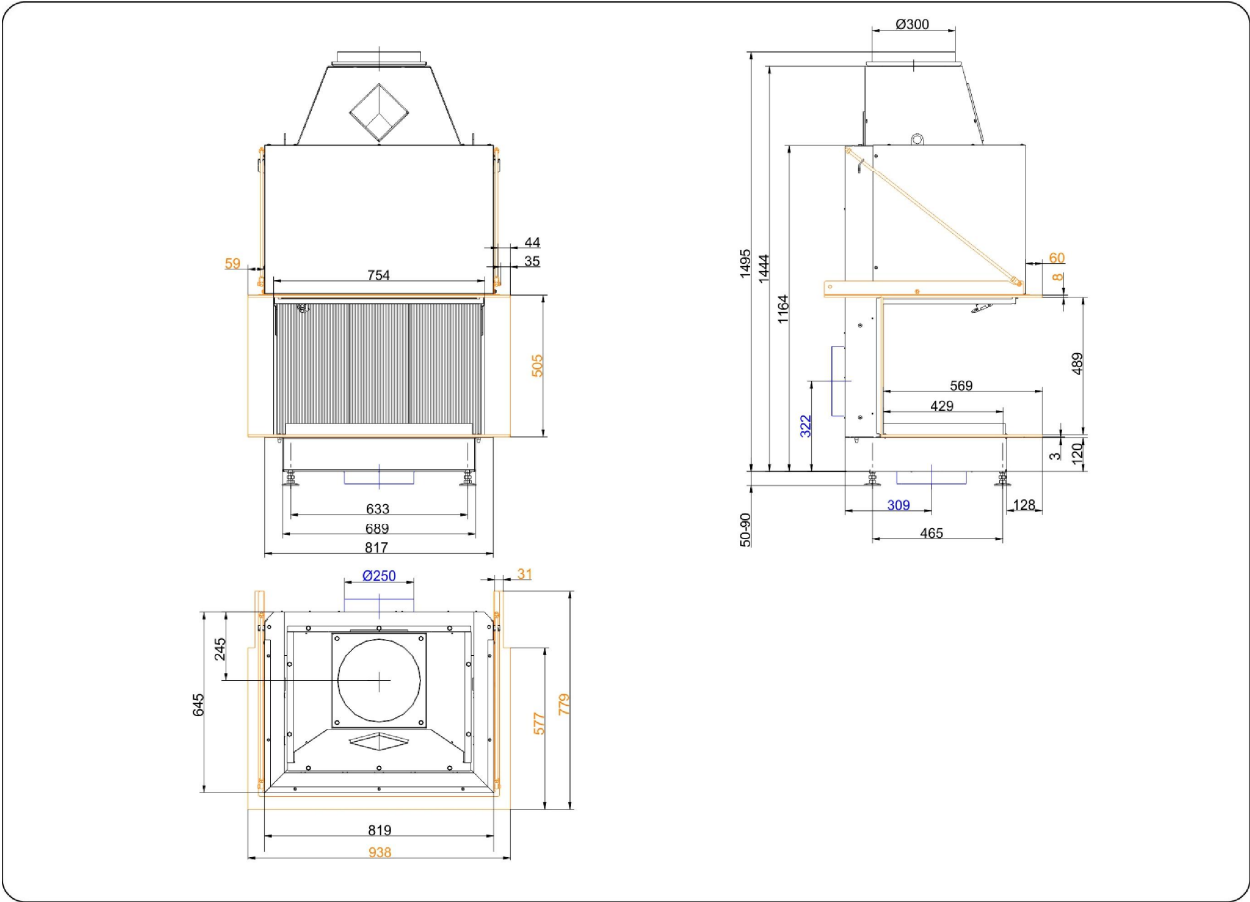

OPEN FIREPLACES FROM BRUNNER

Urfeuer® Panorama 50/44/66/

State: 19.09.2016

BRUNNER[®]
made in germany.

Dimension sheet | **Urfeuer® Panorama 50/44/66/44**

We suggest for CAD planing Palette CAD. Permanent updated drawings: www.brunner.de
 Frames / front versions are marked colored.

Dimension sheet | **Urfeuer® Panorama 50/44/66/44**

We suggest for CAD planing Palette CAD. Permanent updated drawings: www.brunner.de
 Frames / front versions are marked colored.

Planning and installation

Urfeuer® Panorama 50/44/66/44

Tested according to

EN 13229 W

Data for functional demonstration

| | | |
|-----------------------------|------|-------|
| Fuel amount | kg | 2 - 4 |
| Flue gas mass flow | g/s | 90 |
| Temperature on smoke outlet | °C | 90 |
| Necessary supply pressure | Pa | 6 |
| Combustion air consumption | m³/h | 276 |
| Combustion air connection Ø | mm | 250 |