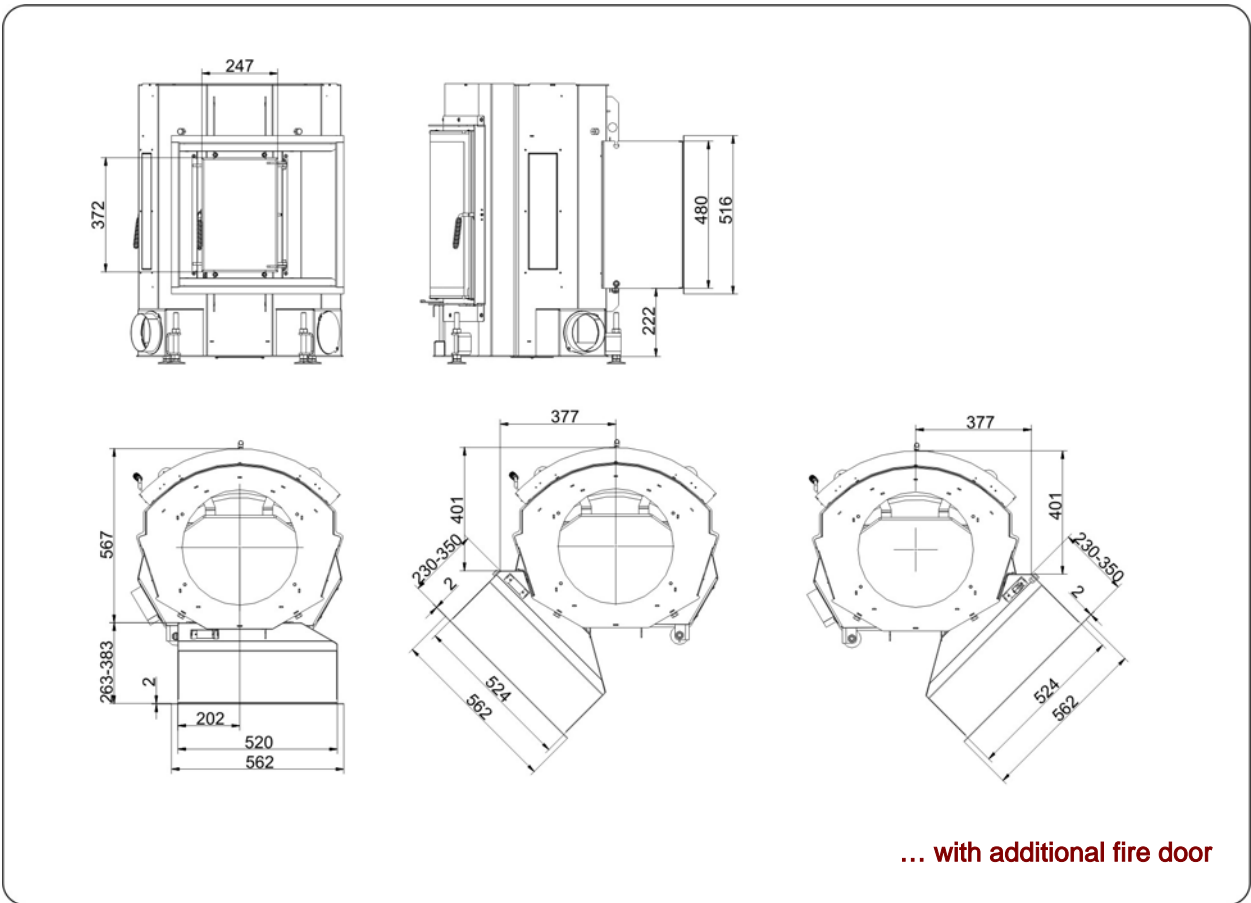

Kompakt-Kamin 57/67 round side opening doors

Version 4.3

BRUNNER[®]
made in germany

Dimension sheet | **Kompakt-Kamin 57/67 round side opening doors**

Planning and installation

Kompakt-Kamin 57/67 round

Tested according to		EN 13229 W	EN 13229 WA	EN 13229 W
Values measured at		nominal load	accumulation	open door
Suitable for all construction types according to rules		OK	OK	OK
Data for functional demonstration				
Rated heat power	kW	11	-	-
Firewood consumption	kg/h	3,3	5	3
Combustion performance	kW	15	22	15
Flue gas mass flow	g/s	12	13	60
Outlet temperature (before heating surface)	°C	-	350	-
Flue gas temperature after				
attached steel smoke hood	°C	280	-	130
1 x adjoining cast iron radiator (GNF10)	°C	-	190	-
6 x accumulation rings (MAS) ¹⁾	°C	-	235	-
2 m adjoining ceramic accumulator ²⁾	°C	-	-	-
ceramic modular accumulator (KMS system)	°C	-	-	-
water boiler	°C	-	-	-
Necessary supply pressure	Pa	13	13	10
Combustion air consumption	m ³ /h	40	40	94
Combustion air connection Ø	mm	125	125	-
Heat distribution				
Insert / heating surface	%	30 / 30	30 / 30	- / -
Glass (single / double)	%	40 / -	40 / -	- / -
Boiler	%	-	-	-
Cross-section of gratings for max. warm air power				
Supply air	cm ²	900	1000	0
Warm air	cm ²	900	1000	0
Minimal oven surface for closed construction type				
Surface giving off heat	m ²	5,5	5,5	-
Space inside oven chamber				
Distance to oven chamber wall	cm	8	8	8
Distance to floor	cm	-	-	-
Heat insulation without / with ³⁾ air gratings				
Wall	cm	16 / 12	16 / 12	16 / 12
Floor	cm	4 / 2	4 / 2	4 / 2
Ceiling	cm	25 / 18	25 / 18	25 / 18
Insulation of additional fire door DHT	cm	6	6	6
Brick lining of protected walls	cm	10	10	10
Weight				
Fireplace + burning chamber	kg		157 + 61	
Approvals				
Germany / Austria / Switzerland		1.BImSchV (Stufe 1) / 15a BVG / LRV		