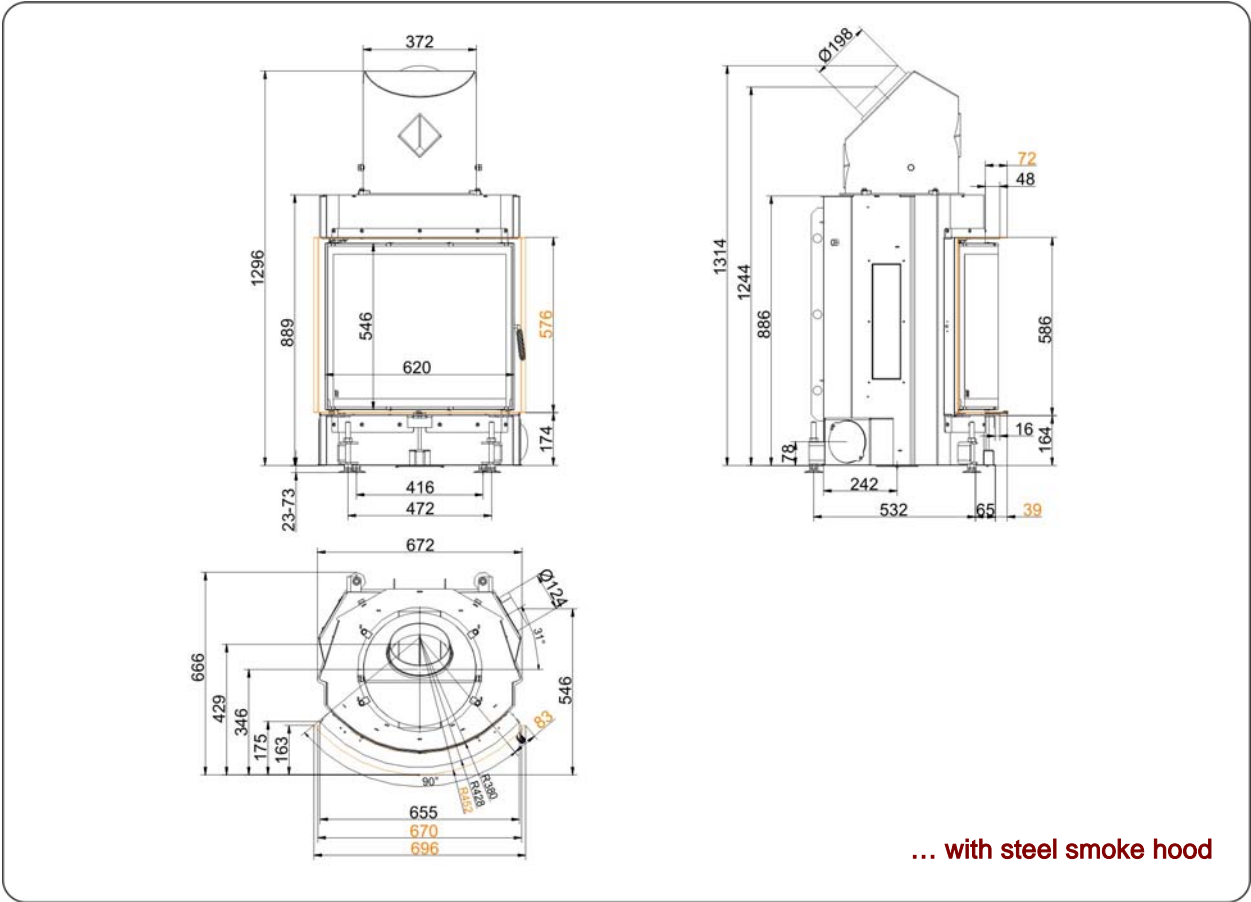

Kompakt-Kamin 57/67 round side opening doors

Version 4.3

BRUNNER[®]
made in germany

Dimension sheet | **Kompakt-Kamin 57/67 round side opening doors**

Planning and installation

Kompakt-Kamin 57/67 round

Tested according to		EN 13229 W	EN 13229 WA	EN 13229 W
Values measured at		nominal load	accumulation	open door
Suitable for all construction types according to rules		OK	OK	OK
Data for functional demonstration				
Rated heat power	kW	11	-	-
Firewood consumption	kg/h	3,3	5	3
Combustion performance	kW	15	22	15
Flue gas mass flow	g/s	12	13	60
Outlet temperature (before heating surface)	°C	-	350	-
Flue gas temperature after				
attached steel smoke hood	°C	280	-	130
1 x adjoining cast iron radiator (GNF10)	°C	-	190	-
6 x accumulation rings (MAS) ¹⁾	°C	-	235	-
2 m adjoining ceramic accumulator ²⁾	°C	-	-	-
ceramic modular accumulator (KMS system)	°C	-	-	-
water boiler	°C	-	-	-
Necessary supply pressure	Pa	13	13	10
Combustion air consumption	m ³ /h	40	40	94
Combustion air connection Ø	mm	125	125	-
Heat distribution				
Insert / heating surface	%	30 / 30	30 / 30	- / -
Glass (single / double)	%	40 / -	40 / -	- / -
Boiler	%	-	-	-
Cross-section of gratings for max. warm air power				
Supply air	cm ²	900	1000	0
Warm air	cm ²	900	1000	0
Minimal oven surface for closed construction type				
Surface giving off heat	m ²	5,5	5,5	-
Space inside oven chamber				
Distance to oven chamber wall	cm	8	8	8
Distance to floor	cm	-	-	-
Heat insulation without / with ³⁾ air gratings				
Wall	cm	16 / 12	16 / 12	16 / 12
Floor	cm	4 / 2	4 / 2	4 / 2
Ceiling	cm	25 / 18	25 / 18	25 / 18
Insulation of additional fire door DHT	cm	6	6	6
Brick lining of protected walls	cm	10	10	10
Weight				
Fireplace + burning chamber	kg		157 + 61	
Approvals				
Germany / Austria / Switzerland		1.BImSchV (Stufe 1) / 15a BVG / LRV		