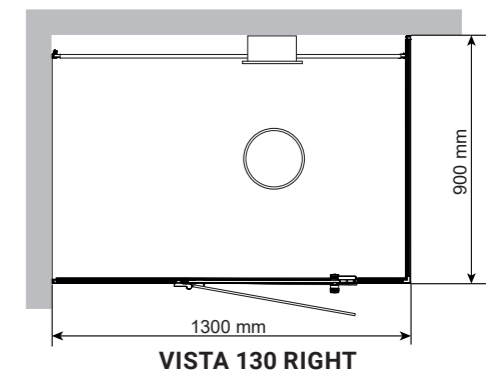

### ENJOY THE FRAGRANCE THERAPY

The steam outlet is very silent and has a fragrance compartment on top so that you can enjoy the fragrance therapy of your choice.

This steam shower enclosure comes in two sizes (130x90x213cm and 160x90x213 cm). You can choose if you want it with a left glass corner or a right, seen from the front. You need two walls and a floor to install the Vista properly.