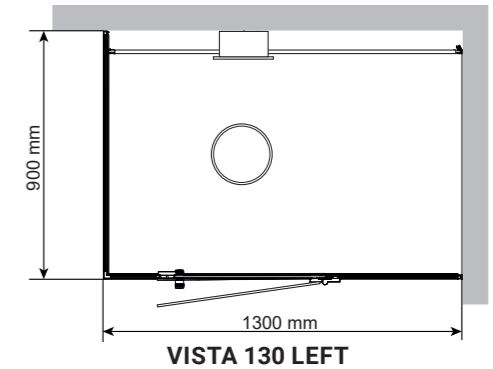

### ENJOY THE FRAGRANCE THERAPY

The steam outlet is very silent and has a fragrance compartment on top so that you can enjoy the fragrance therapy of your choice.

This steam shower enclosure comes in two sizes (130x90x213cm and 160x90x213 cm). You can choose if you want it with a left glass corner or a right, seen from the front. You need two walls and a floor to install the Vista properly.