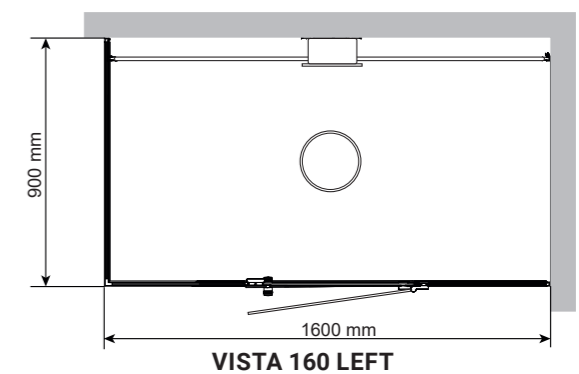

### ENJOY THE FRAGRANCE THERAPY

The steam outlet is very silent and has a fragrance compartment on top so that you can enjoy the fragrance therapy of your choice.

This steam shower enclosure comes in two sizes (130x90x213cm and 160x90x213 cm). You can choose if you want it with a left glass corner or a right, seen from the front. You need two walls and a floor to install the Vista properly.