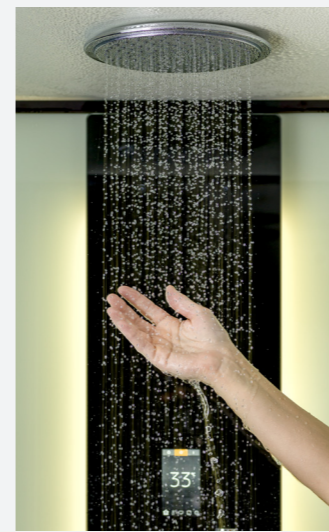

FEATURES

RAIN SHOWER

Vista has a rain shower head in the ceiling and a high quality hand shower on the column for your preference.