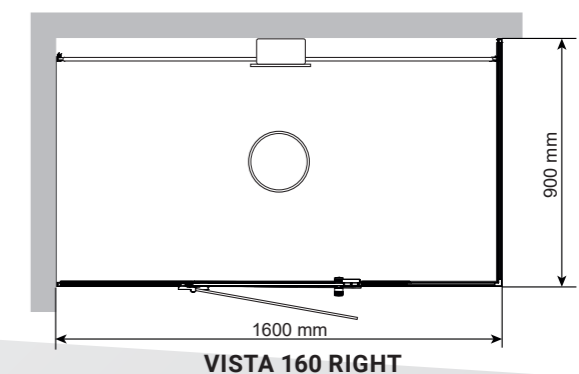

### ENJOY THE FRAGRANCE THERAPY

The steam outlet is very silent and has a fragrance compartment on top so that you can enjoy the fragrance therapy of your choice.

This steam shower enclosure comes in two sizes (130x90x213cm and 160x90x213 cm). You can choose if you want it with a left glass corner or a right, seen from the front. You need two walls and a floor to install the Vista properly.

### PIXEL SHELF

A small shelf for your shower products or just as a nice decoration. It has the same matt black colour as the profiles on the Vista steam shower enclosure. Even if it is a slim model with its 400 mm in length and 90 mm in depth it can hold up to two kilos. The pattern of the pixels is cut so the water doesn't stay on the shelf.